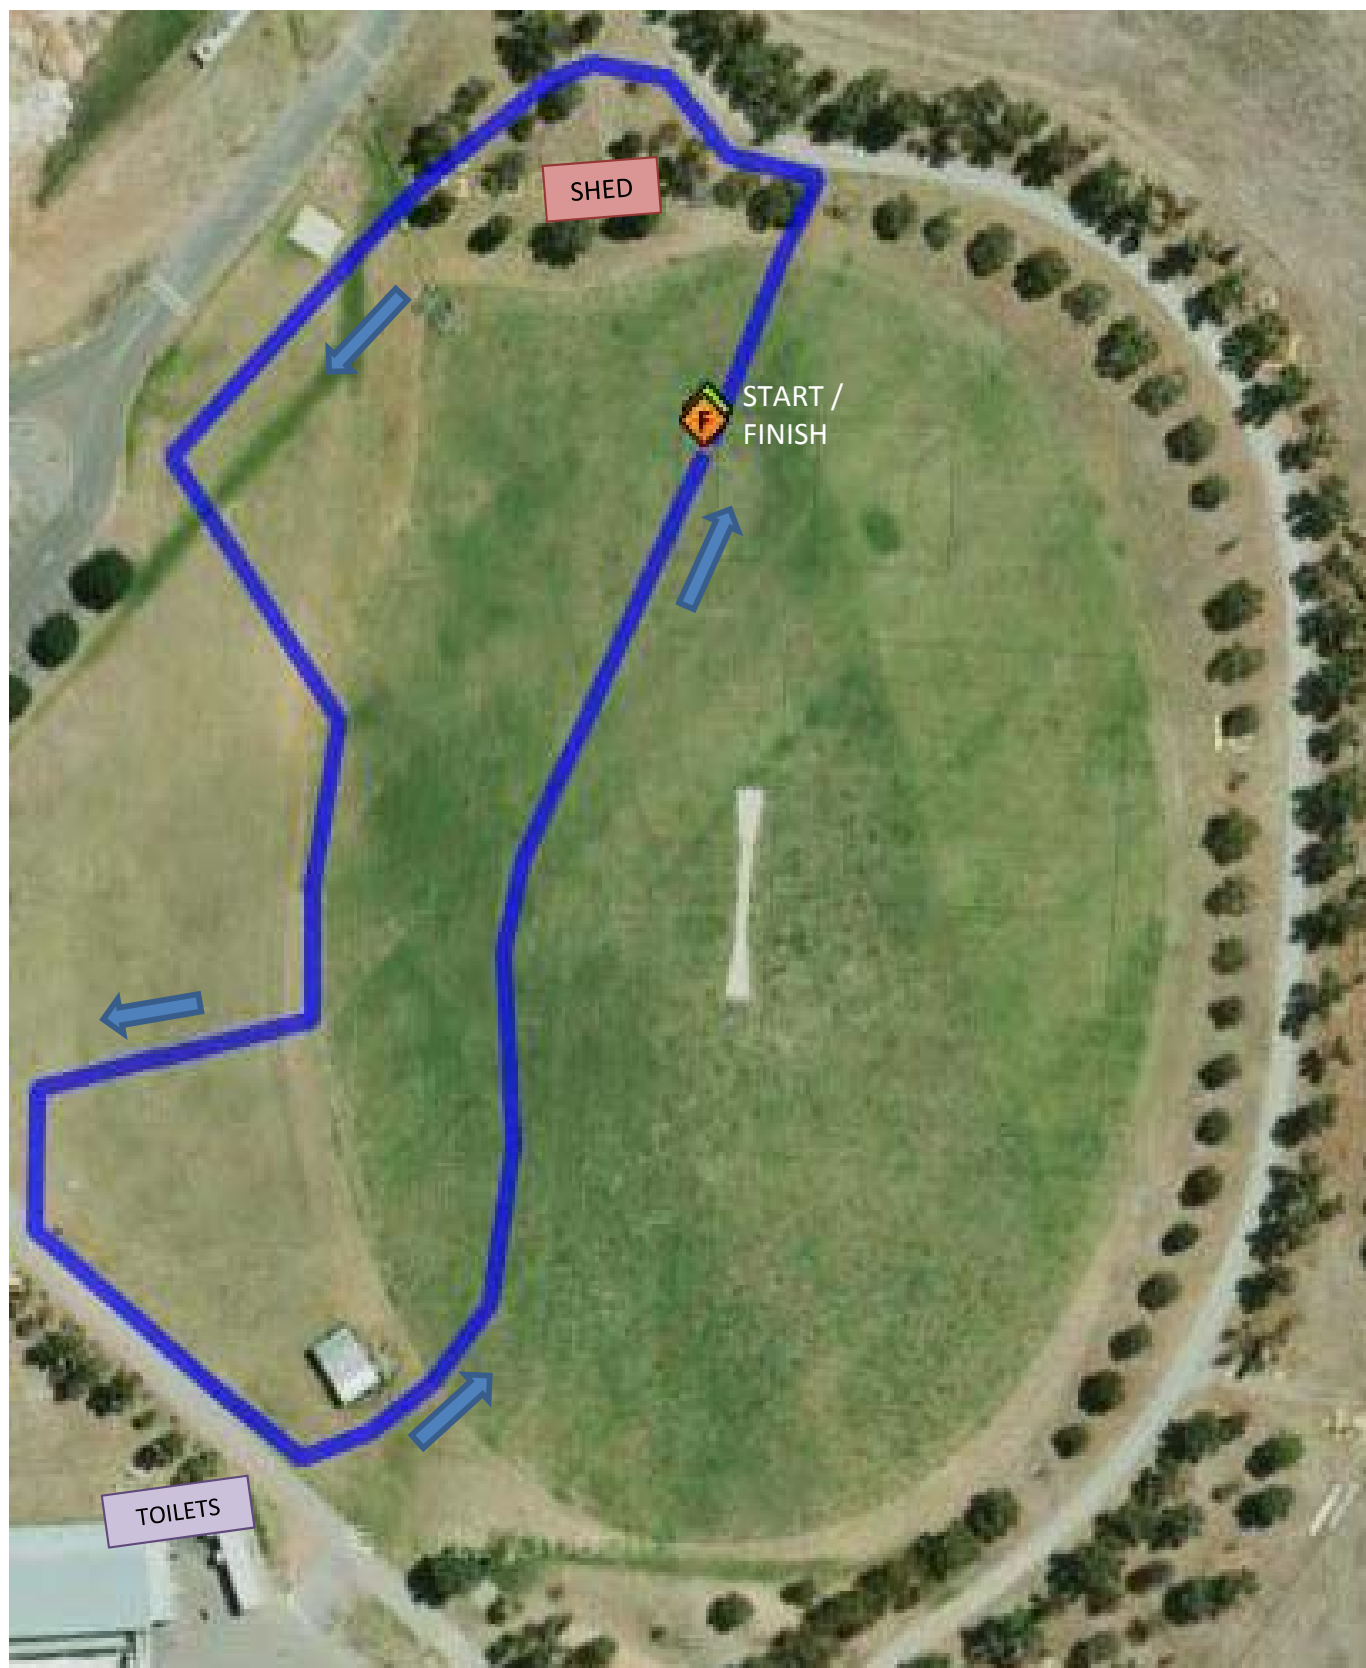

500m

500m : U6

MID COAST LITTLE ATHLETICS CENTRE