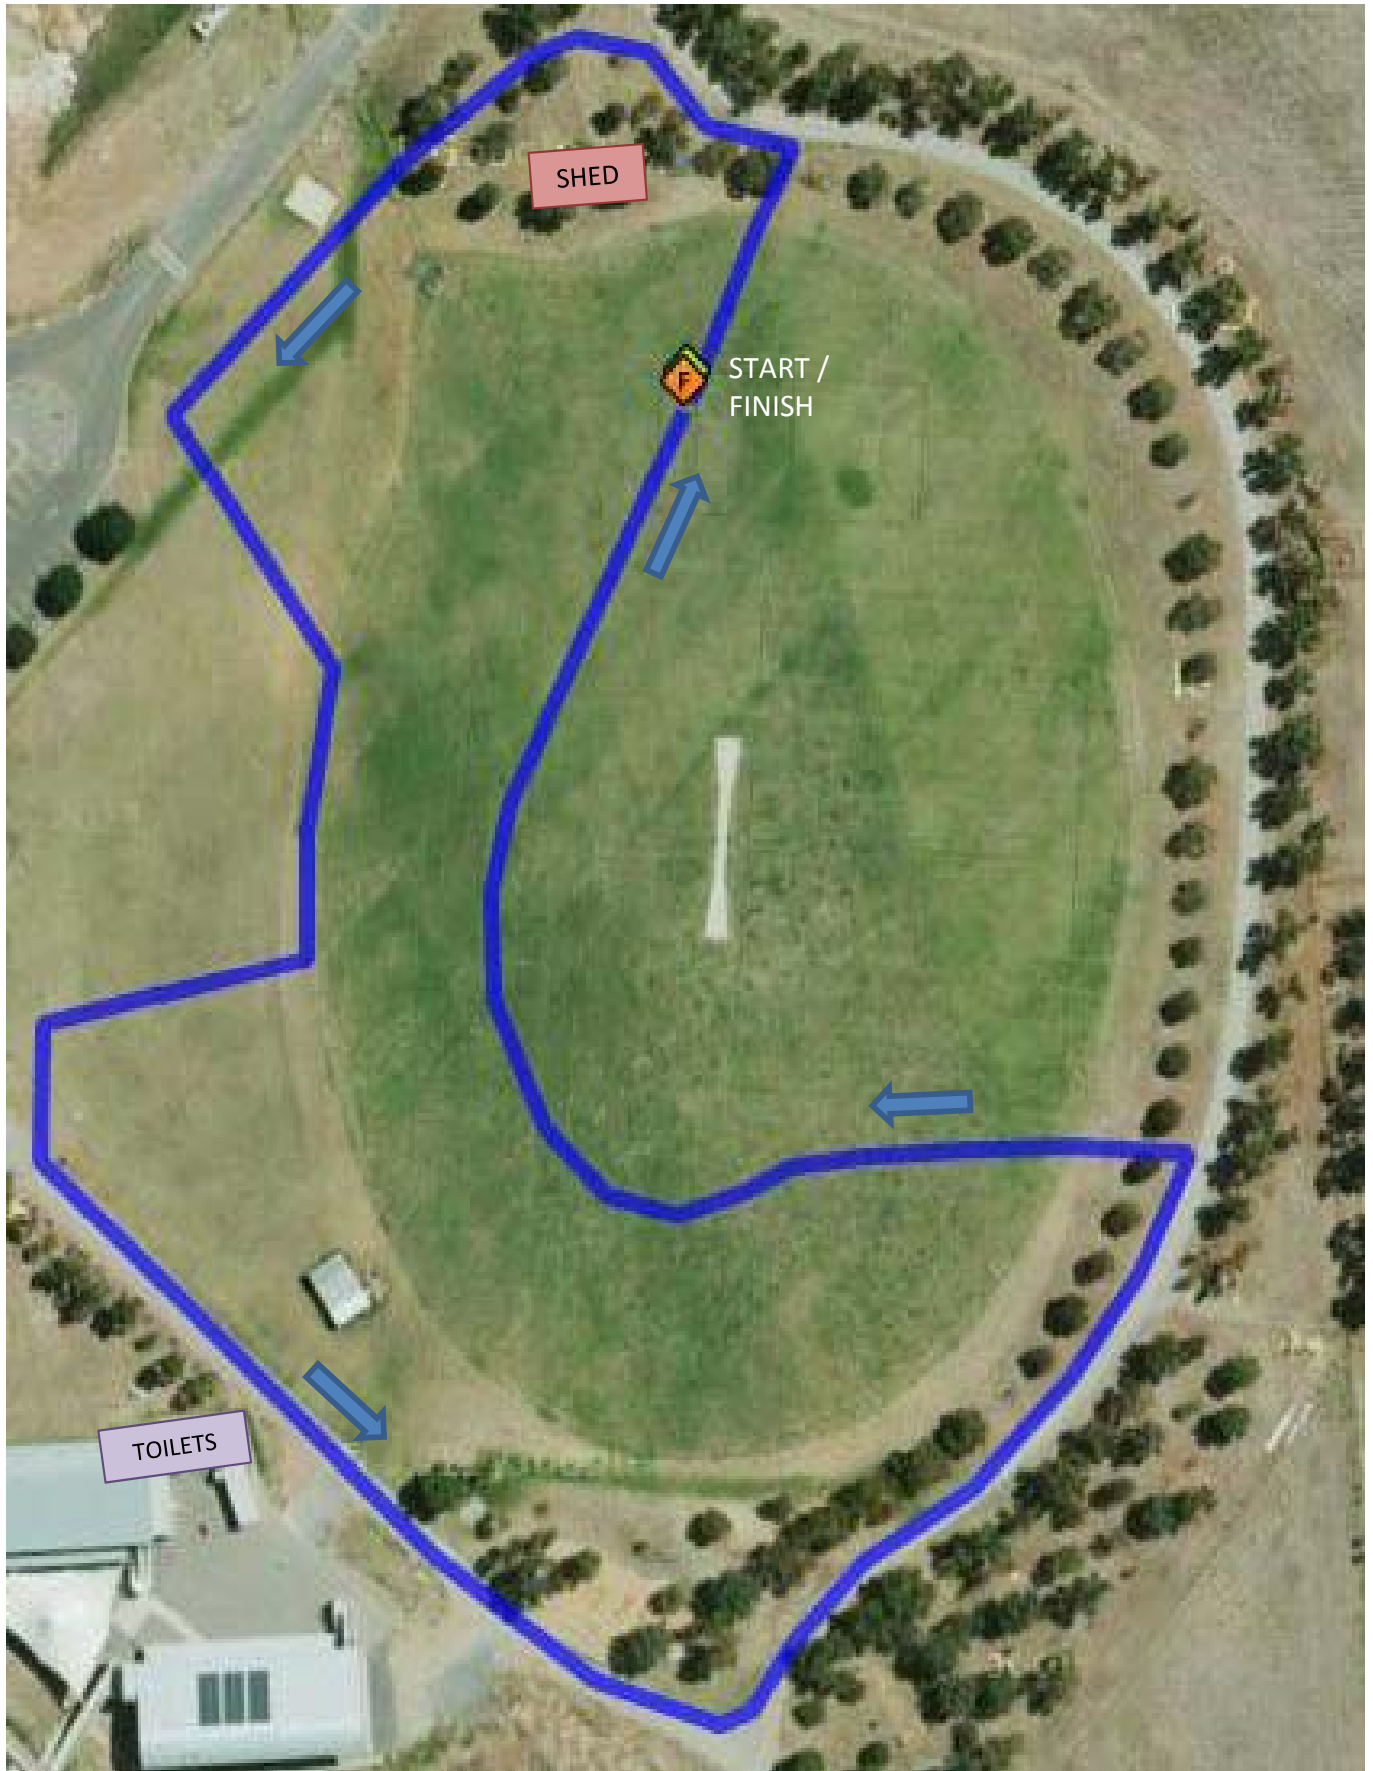

# 750m

750m : U7

**MID COAST LITTLE ATHLETICS CENTRE**

# 1000m & 2000m

( 2 laps for 2000m)

1000m : U8, Mums & Dads & Fun Event

2000m : U11 & U12

**MID COAST LITTLE ATHLETICS CENTRE**

# 1500m & 3000m

(2 laps for 3000m)

1500m : U9 & U10  
3000m : U13 – U17

**MID COAST LITTLE ATHLETICS CENTRE**